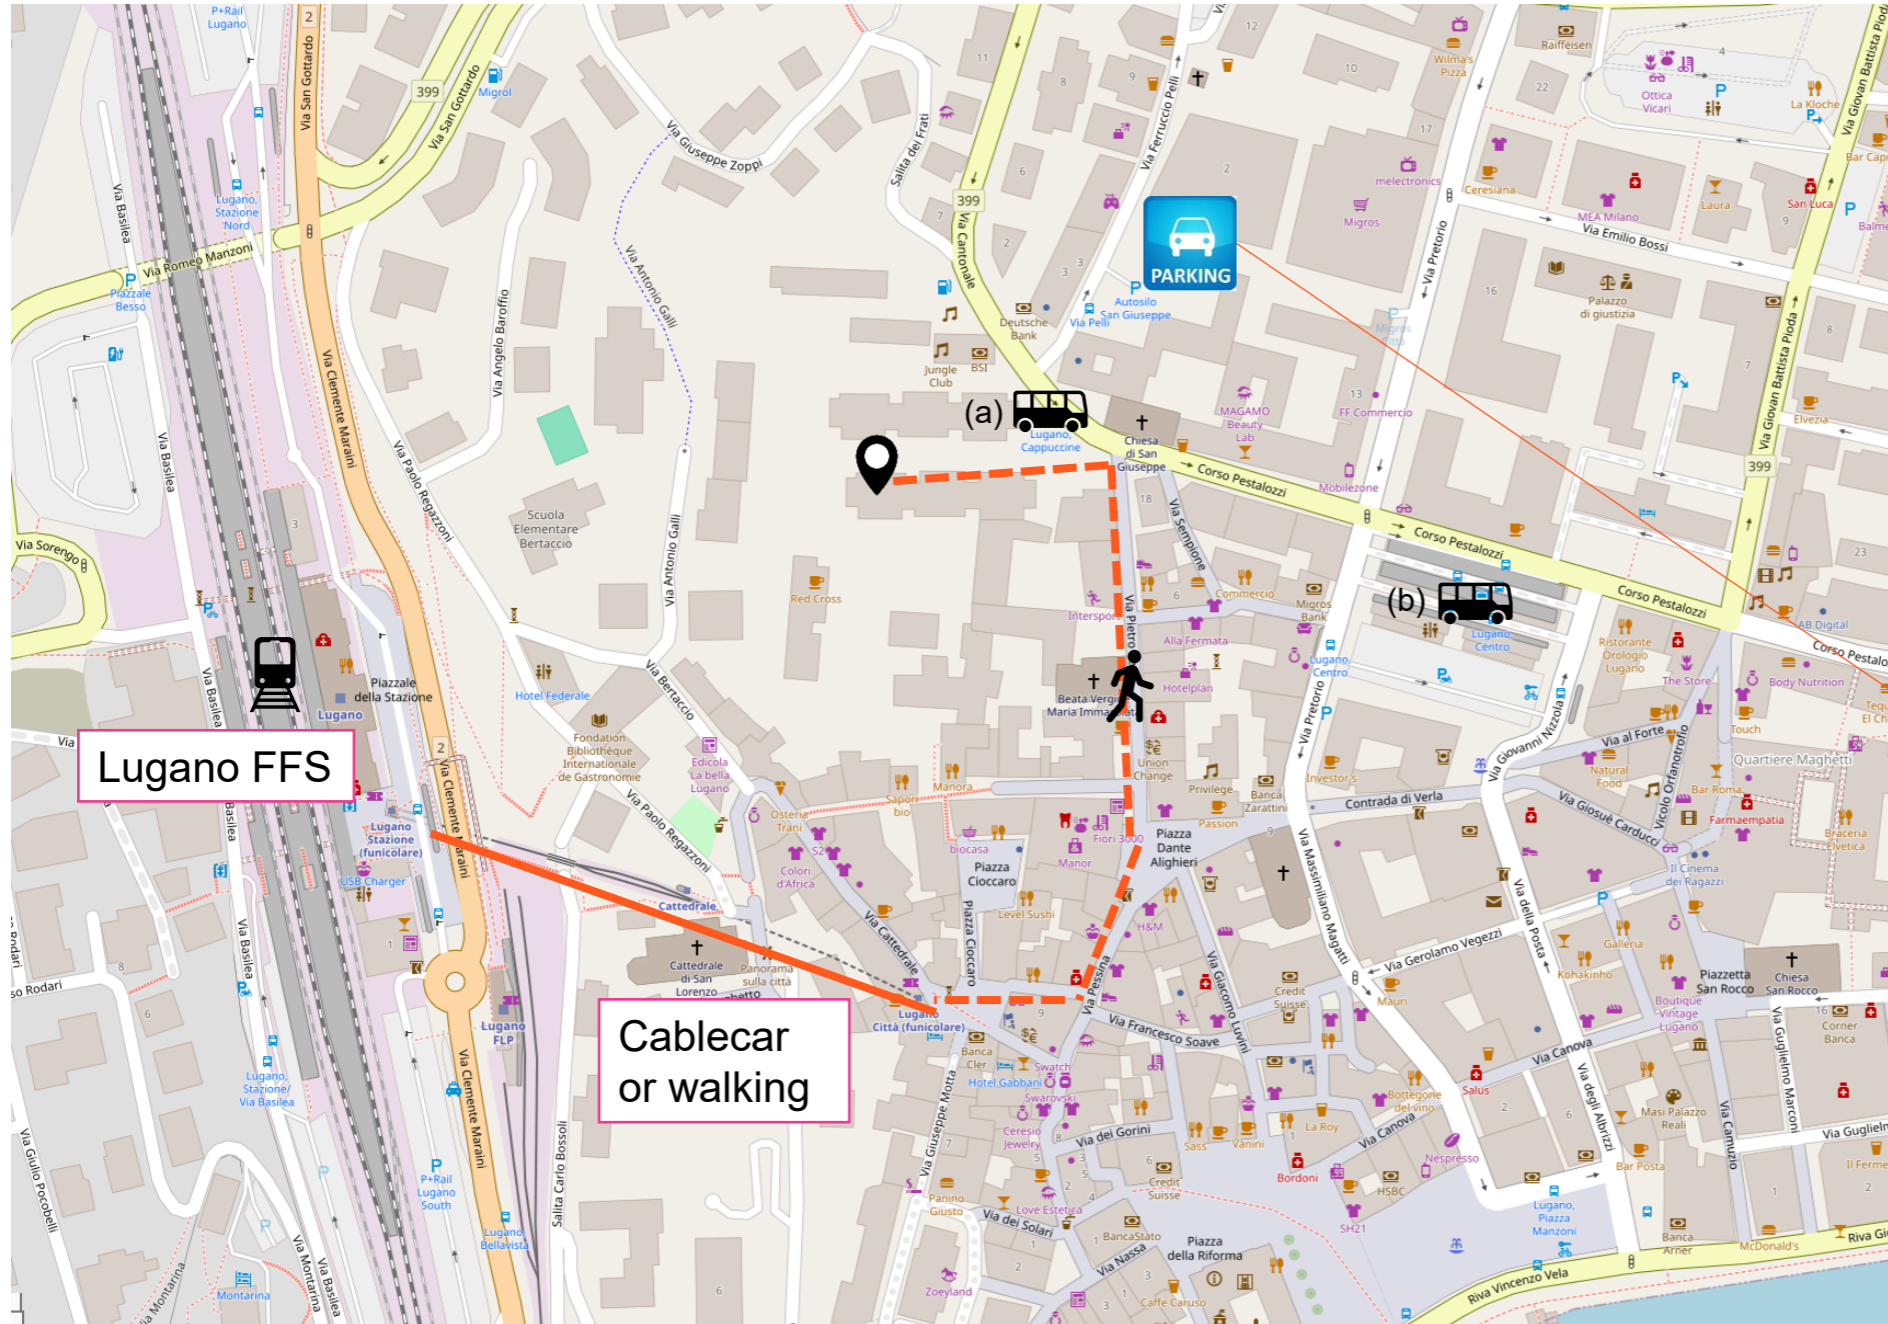

# PARK TICINO - SITE LUGANO: HOW TO REACH US.

Lugano FFS

Cablecar  
or walking

**Operational office:**  
Switzerland Innovation Park Ticino SA  
Via Peri 21b, 4th floor (Reception 5th floor)  
6900 Lugano

**By public transportation (how to get here):**  
10min walking from Lugano FFS train station,  
  
nearest bus stations:  
 (a) Lugano, Cappuccine  
 (b) Lugano, Centro

**By car:**  
Nearest public parking at Autosilo San Giuseppe,  
Via Ferruccio Pelli 2, 6900 Lugano